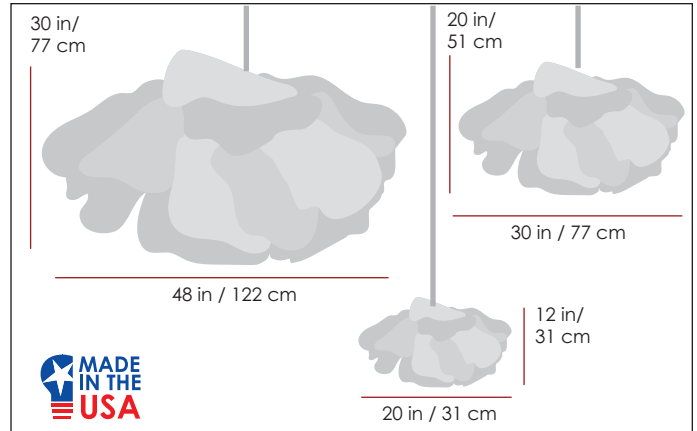

Single pendant, small

Mounting Option

Standard junction box

Wiring Option

White Wire

Lamping Option

1 x 26W Max
E26 Medium Base socket 120V

Bulb

6W LED White Globe Type G
E26 Medium Base 450 Lumens 2700K

Dimming

Determined by compatible bulb selection

Dimensions (H x W x L)

12 in x 20 in x 20 in /
30.5 cm x 50.8 cm x 50.8 (cm)

Weight

< 5 lbs / 3 kg

Suspension Length

Adjustable 6ft cord

CA Title 24

Contact Factory for GU24 Socket Availability

Certification

Shade Finish Options

Item Number	Finish
04296.111	White Translucent Polymer (Available in custom colors)

Single pendant, medium

Mounting Option

Standard junction box

Wiring Option

White Wire

Lamping Option

1 x 26W Max
E26 Medium Base socket 120V

Bulb

6W LED White Globe Type G
E26 Medium Base 450 Lumens 2700K

Dimming

Determined by compatible bulb selection

Dimensions (H x W x L)

20 in x 30 in x 30 in /
50.8 cm x 76.2 cm x 76.2 (cm)

Weight

< 10 lbs / 5 kg

Suspension Length

Adjustable 6ft cord

CA Title 24

Contact Factory for GU24 Socket Availability

Certification

Shade Finish Options

Item Number	Finish
04296.121	White Translucent Polymer (Available in custom colors)

Single pendant, large

Mounting Option

Standard junction box

Wiring Option

White Wire

Lamping Option

1 x 26W Max
E26 Medium Base socket 120V

Bulb

6W LED White Globe Type G
E26 Medium Base 450 Lumens 2700K

Dimming

Determined by compatible bulb selection

Dimensions (H x W x L)

30 in x 48 in x 48 in /
76.2 cm x 121.9 cm x 121.9 (cm)

Weight

< 20 lbs / 9 kg

Suspension Length

Adjustable 6ft cord

CA Title 24

Contact Factory for GU24 Socket Availability

Certification

Shade Finish Options

Item Number	Finish
04296.131	White Translucent Polymer (Available in custom colors)