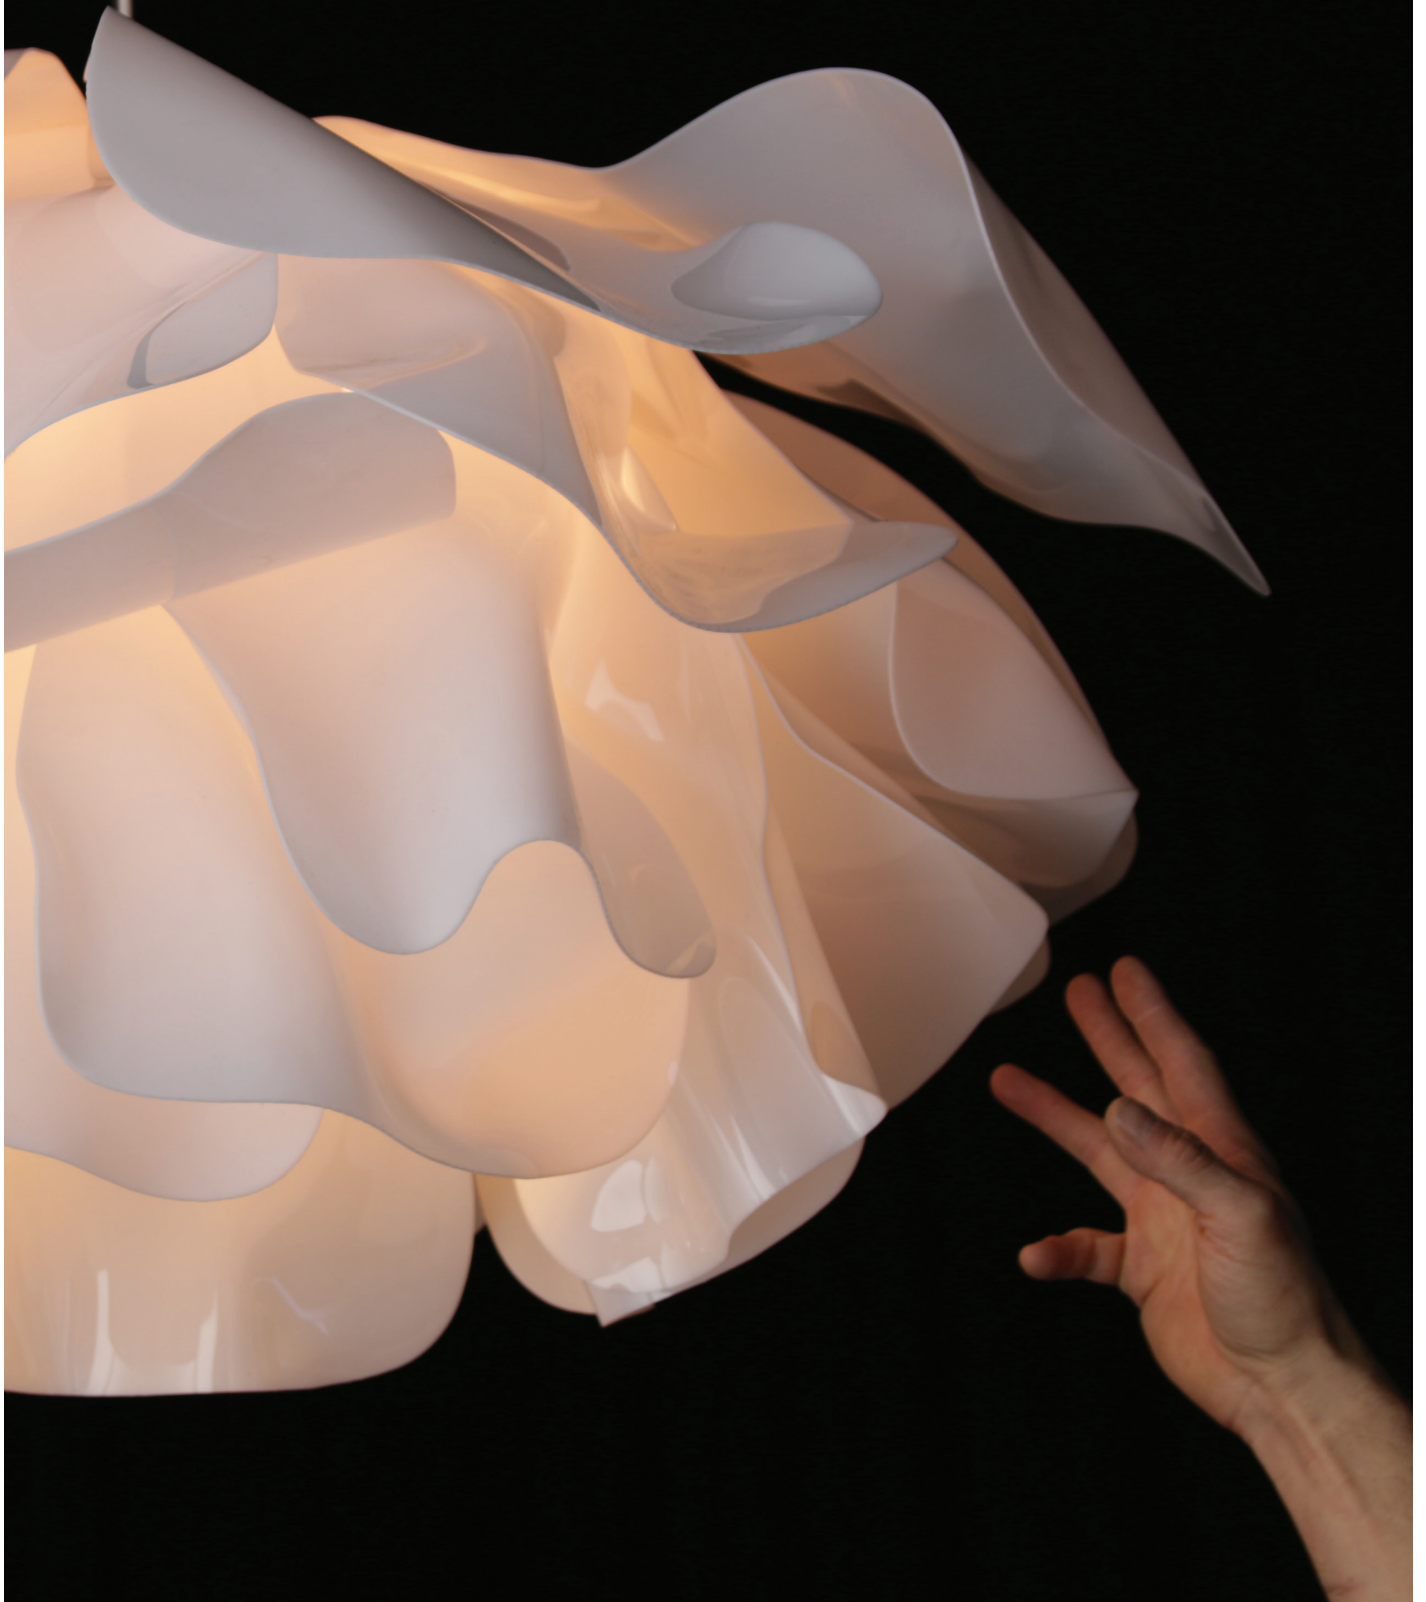

 Fire
Farm

CHERRY BLOSSOM
ITEM 04296

Cherry Blossom pendant is made of layers of translucent white polymer petals, each hand-shaped to create a unique organic and flowing silhouette. Inspired by a visit to Japan during the spring hanami festival, designer Adam Jackson Pollock playfully captured in permanent form the transient beauty of the blossom so it can be enjoyed indoors year-round. The pendant is available in three sizes and the suspension height is site-adjustable, allowing for arrangements in clusters in atrium spaces or over table surfaces for maximum impact.

Bulb

6W LED White Globe Type G
E26 Medium Base 450 Lumens 2700K

Dimming

Determined by compatible bulb selection

Dimensions (H x W x L)

12 in x 20 in x 20 in /
30.5 cm x 50.8 cm x 50.8 (cm)

Weight

< 5 lbs / 3 kg

6W LED White Globe Type G
E26 Medium Base 450 Lumens 2700K

Dimming

Determined by compatible bulb selection

Dimensions (H x W x L)

20 in x 30 in x 30 in /
50.8 cm x 76.2 cm x 76.2 (cm)

Weight

< 10 lbs / 5 kg